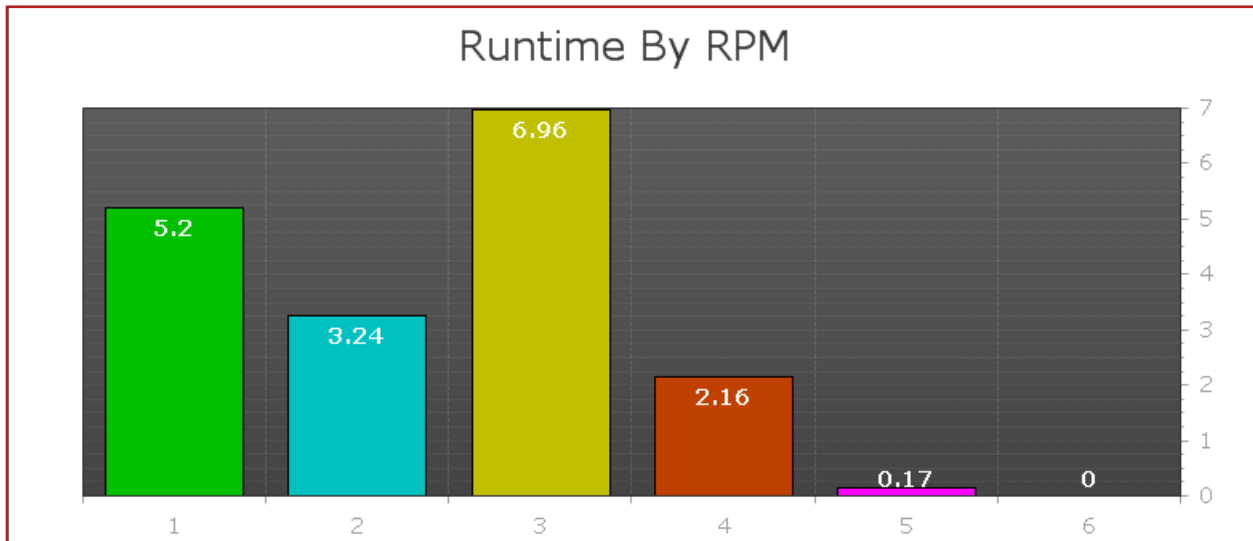

CANDooPro Repair Shop 2
P.O. Box 312
Whitestown, IN 46075
1-218-4CANDOO (1-218-422-6366)
Email: sales@candoo.com
Website: www.candoo.com

Service Report